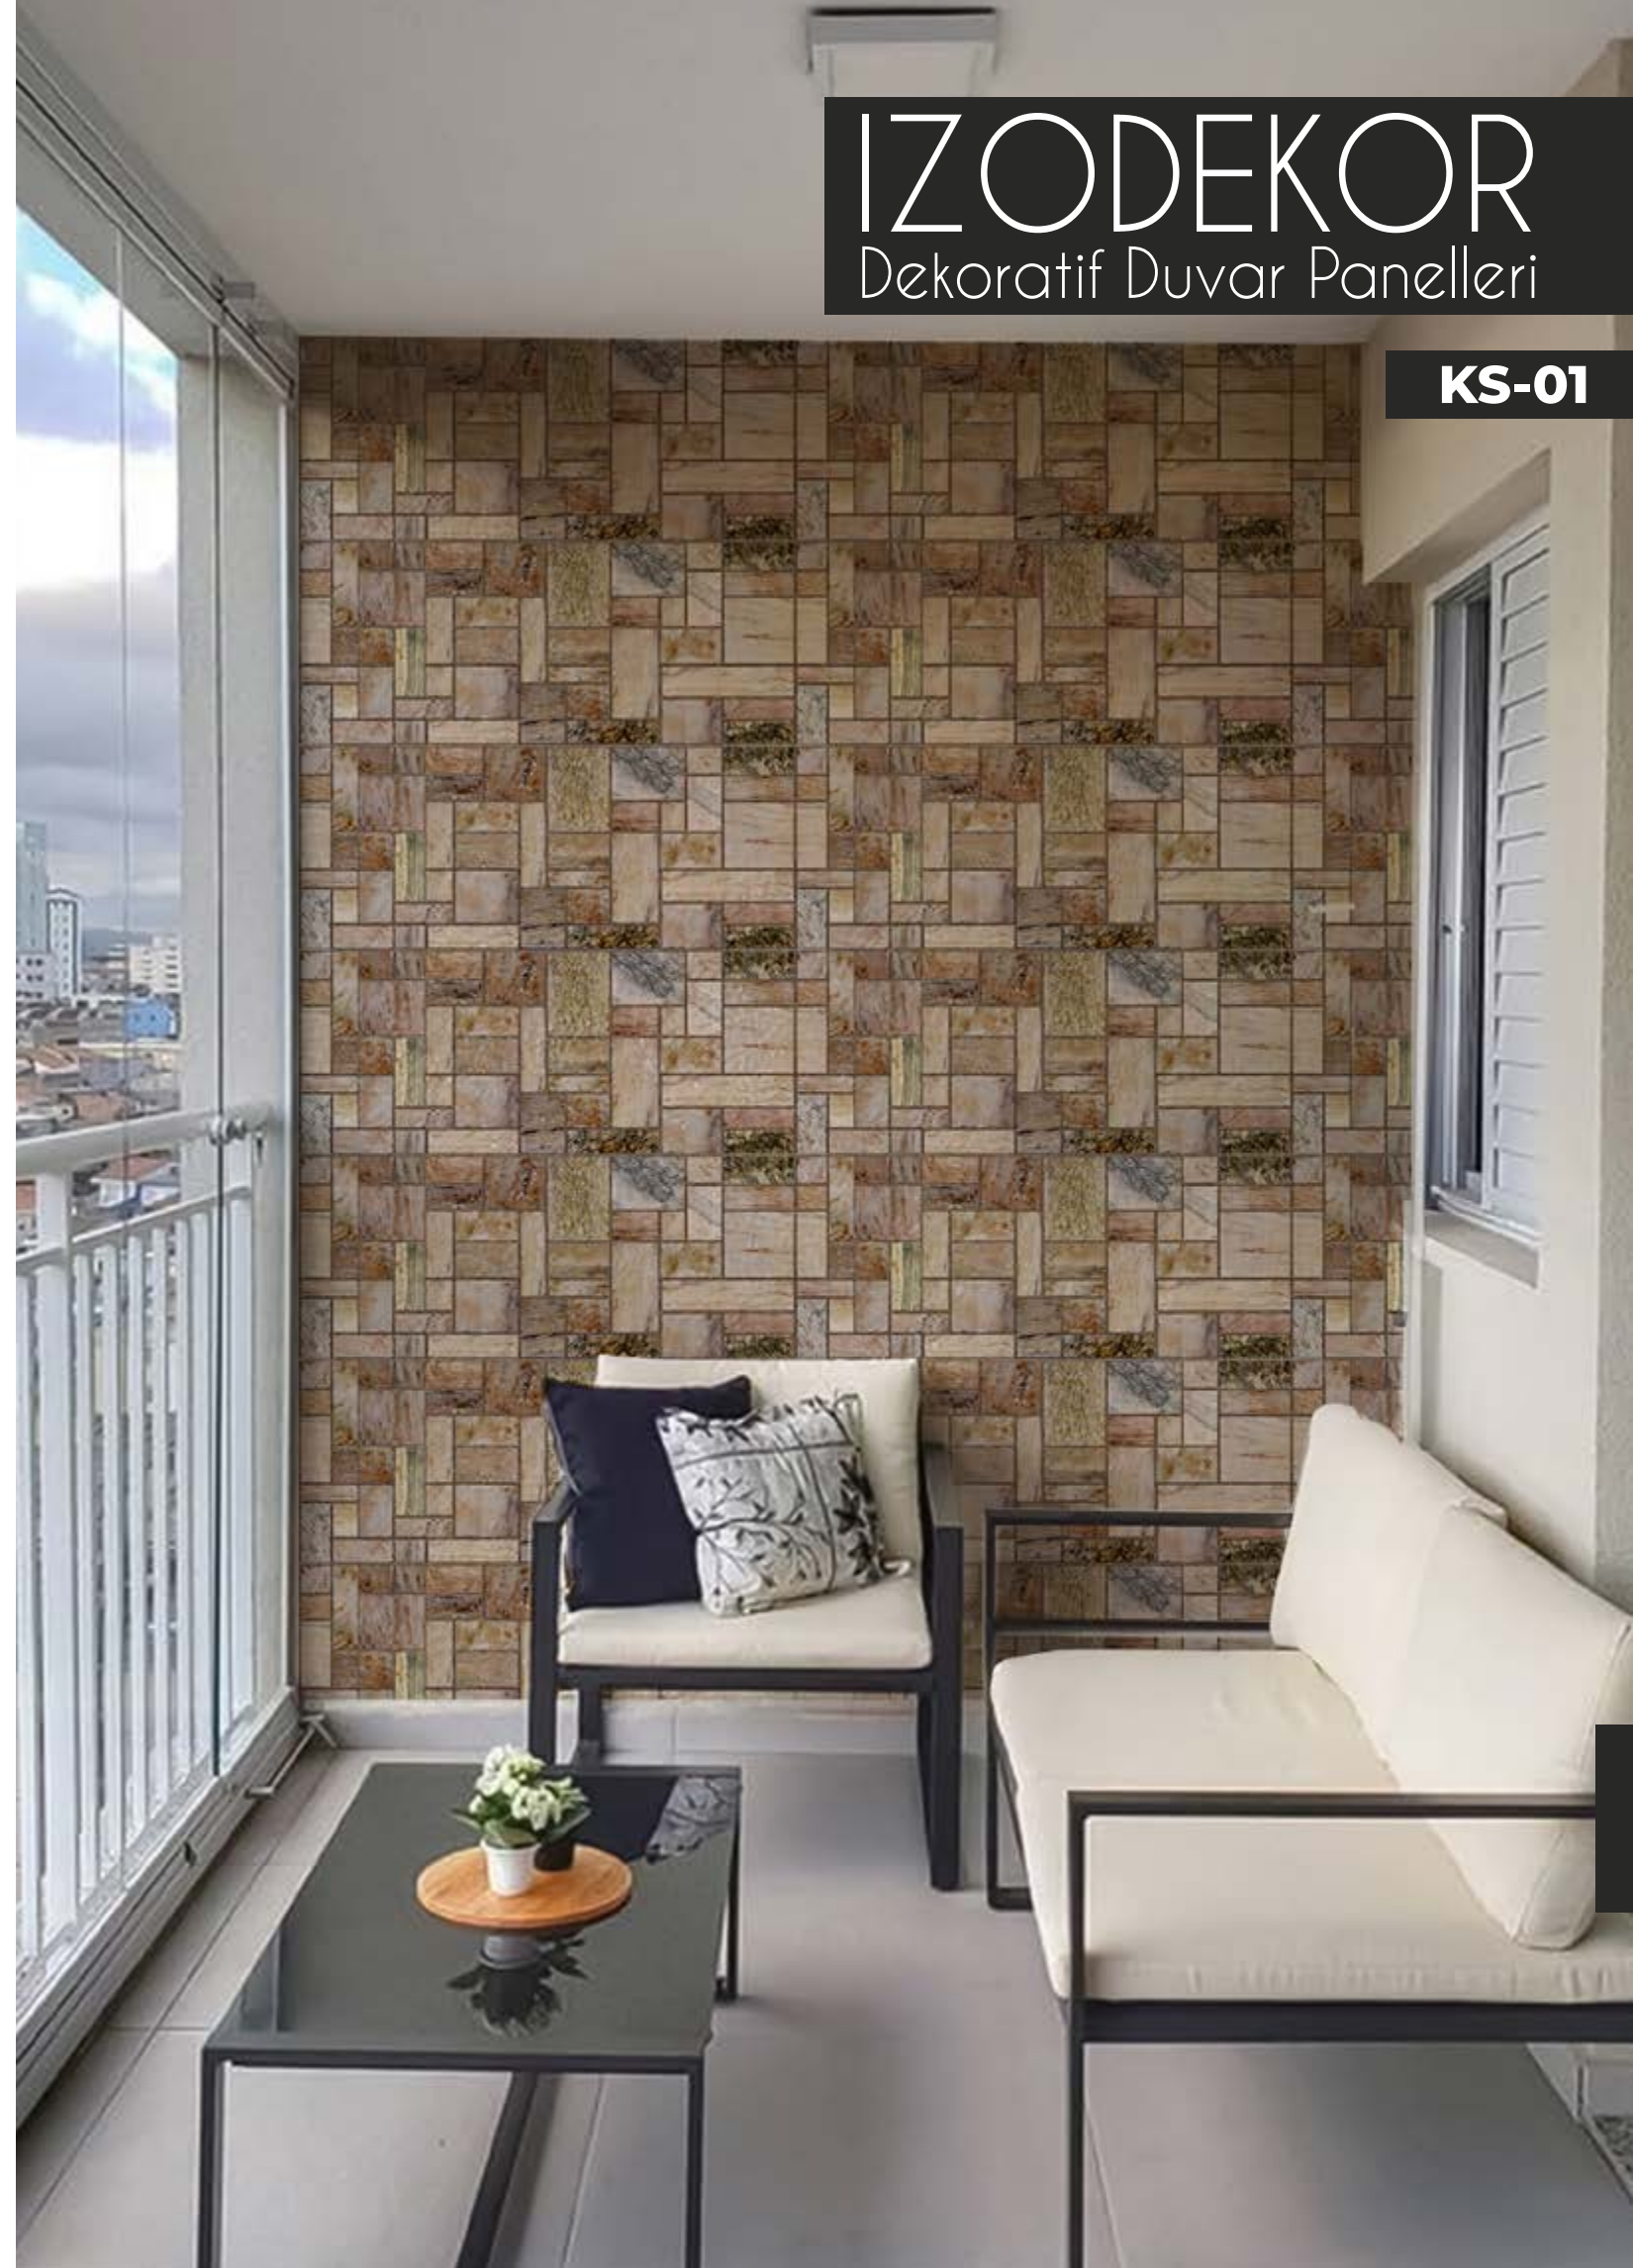

Karetaş Serisi

Plaidstone Series

3D
| İÇ CEPHE / INTERIOR |
100x50x2 cm
1 koli 10 adet | 10 pcs in 1 pack

IZODEKOR
Dekoratif Duvar Panelleri

KS-01