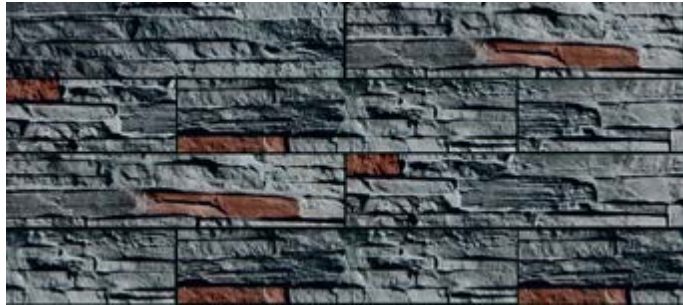

Kırıktaş Serisi

Crackedstone Series

| İÇ CEPHE / INTERIOR | | DIŞ CEPHE / EXTERIOR |
100x50x2 cm & 120x50x3,5 cm
1 koli 10 adet | 10 pcs in 1 pack

KT-206

IZODEKOR

Dekoratif Duvar Panelleri